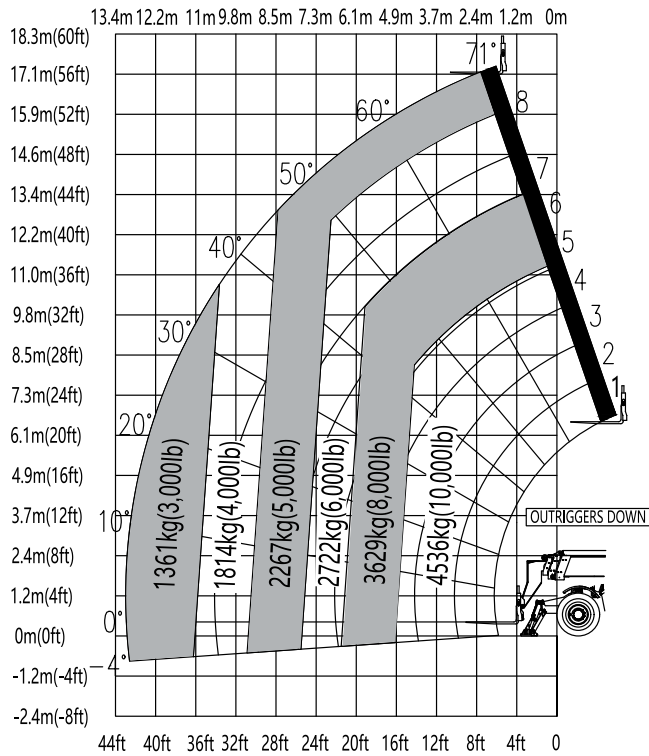

STH1056A

PRODUCT SPECIFICATIONS

STANDARD FEATURES

- Large cab offers improved operator comfort and reduced fatigue
- Axle-mounted stabilizers allow for smoother frame leveling when deployed
- Wide-angle rear camera gives unobstructed view behind the machine
- Simple maintenance with easy fluid level check and convenient access to maintenance items with side-mounted engine

- ➔ **Gross Power**
97 kW / 130 hp
- ➔ **Max Lift Height**
17.13 m / 56' 2"
- ➔ **Max Lift Capacity**
4 536 kg / 10,000 lb
- ➔ **Operating Weight**
15 100 kg / 33,290 lb

PRODUCT SPECIFICATIONS

MODEL: **STH1056A** Telehandler

Machine Parameters

Dimensions		
Maximum Lift Height	17.13 m	56' 2"
Maximum Forward Reach	13.08 m	42' 11"
Height, Stowed	2.55 m	8' 4"
Length, Stowed (without Forks)	6.28 m	20' 7"
Width	2.56 m	8' 5"
Wheelbase	3.49 m	11' 5"
Ground Clearance (Center)	0.46 m	1' 6"
Ground Clearance (Axle)	0.45 m	1' 6"
Weight	15,100 kg	33,290 lb

Performance		
Maximum Lift Capacity	4 536 kg	10,000 lb
Lift Capacity at Maximum Height	2 267 kg	5,000 lb
Lift Capacity at Maximum Reach	1 361 kg	3,000 lb
Boom (Raise/Lower)	11 sec	14 sec
Boom (Extend/Retract)	15 sec	16 sec
Frame Leveling	+/- 10 degrees	
Maximum Drive Speed	32 kph	20 mph
Outside Turning Radius (4WS)	4.30 m	14' 1"
Auxiliary Hydraulic Flow	63 L/min	17 gpm
Auxiliary Hydraulic Pressure	17 MPa	2,466 psi
Standard Tire Size	400/75-28	