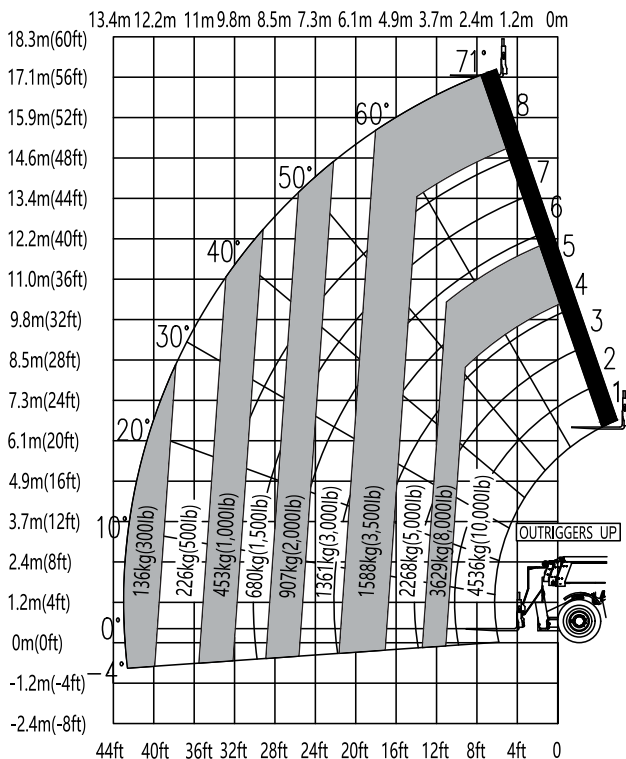

STH1056A

PRODUCT SPECIFICATIONS

STANDARD FEATURES

- Large cab offers improved operator comfort and reduced fatigue
- Axle-mounted stabilizers allow for smoother frame leveling when deployed
- Wide-angle rear camera gives unobstructed view behind the machine
- Simple maintenance with easy fluid level check and convenient access to maintenance items with side-mounted engine

- ➔ **Gross Power**
97 kW / 130 hp
- ➔ **Max Lift Height**
17.13 m / 56' 2"
- ➔ **Max Lift Capacity**
4 536 kg / 10,000 lb
- ➔ **Operating Weight**
15 100 kg / 33,290 lb

PRODUCT SPECIFICATIONS

MODEL: **STH1056A** Telehandler

Machine Parameters

Dimensions		
Maximum Lift Height	17.13 m	56' 2"
Maximum Forward Reach	13.08 m	42' 11"
Height, Stowed	2.55 m	8' 4"
Length, Stowed (without Forks)	6.28 m	20' 7"
Width	2.56 m	8' 5"
Wheelbase	3.49 m	11' 5"
Ground Clearance (Center)	0.46 m	1' 6"
Ground Clearance (Axle)	0.45 m	1' 6"
Weight	15,100 kg	33,290 lb

Performance		
Maximum Lift Capacity	4 536 kg	10,000 lb
Lift Capacity at Maximum Height	2 267 kg	5,000 lb
Lift Capacity at Maximum Reach	1 361 kg	3,000 lb
Boom (Raise/Lower)	11 sec	14 sec
Boom (Extend/Retract)	15 sec	16 sec
Frame Leveling	+/- 10 degrees	
Maximum Drive Speed	32 kph	20 mph
Outside Turning Radius (4WS)	4.30 m	14' 1"
Auxiliary Hydraulic Flow	63 L/min	17 gpm
Auxiliary Hydraulic Pressure	17 MPa	2,466 psi
Standard Tire Size	400/75-28	